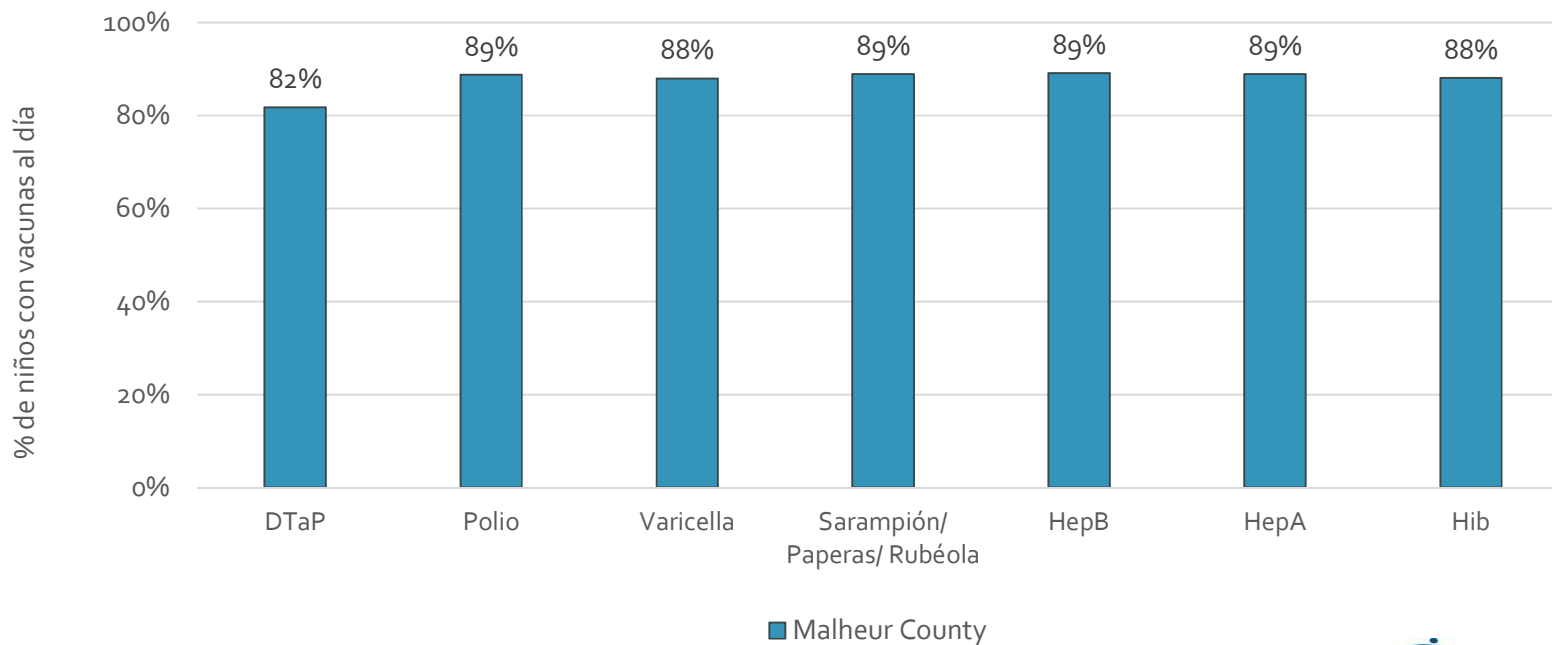

¿Cuántos niños menores de edad escolar*
están al día con las vacunas en su condado?

*Niños de 19 meses de edad al 11/Ene/2017 hasta los 5 años de edad al 01/Set/2016

Fecha de evaluación: 27/Feb/2017

Fuente de datos: Oregon ALERT IIS